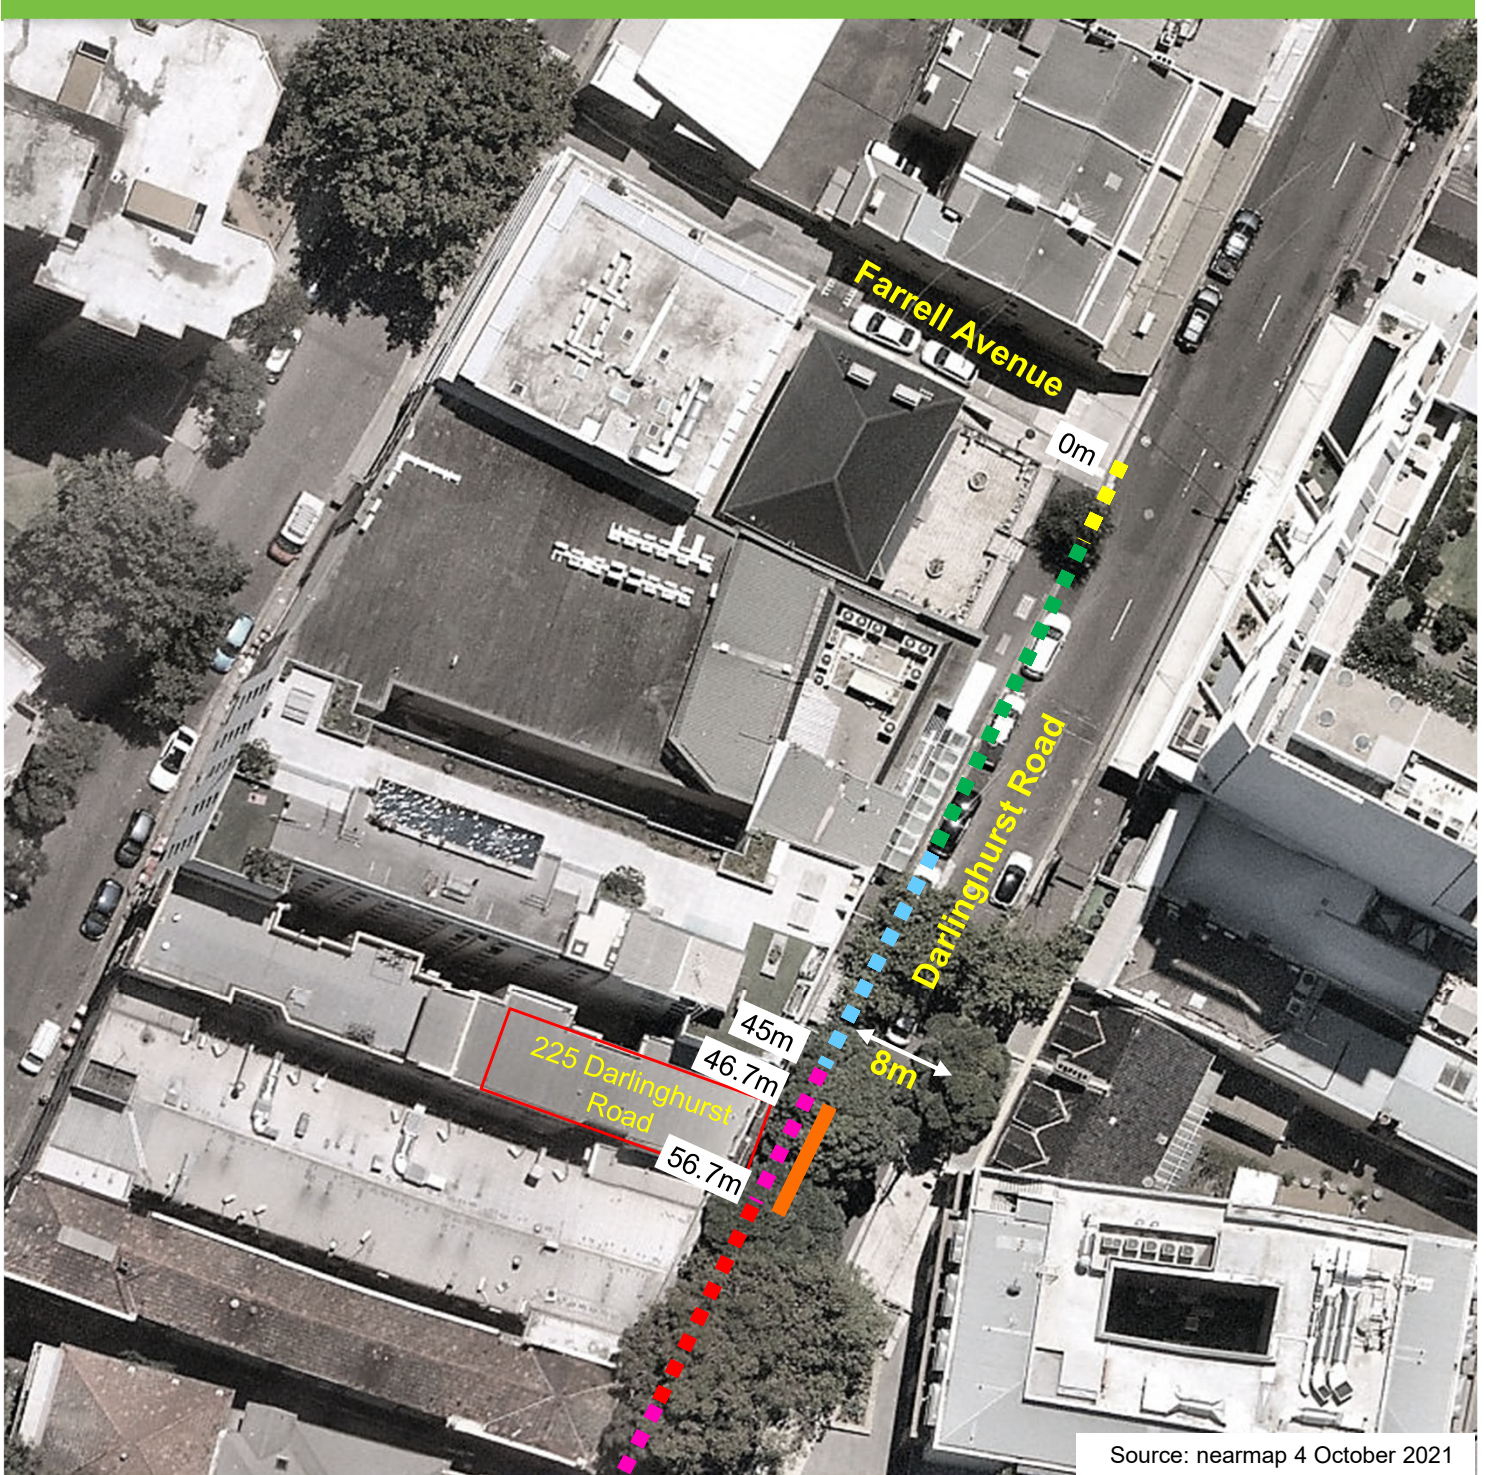

Darlinghurst Road, Darlinghurst Proposed Works Zone

Existing

- No Stopping
- No Parking
- 1/4P 8.30am-6pm Mon-Fri
- No Parking
- Authorised Car Share Vehicles Excepted Bays 140 424 & 891
- 1P 8am-12 Midnight
- Permit Holders Excepted Area 17

Proposed

- Works Zone
- 7.30am-5.30pm Mon-Fri
- 7.30am-3.30pm Sat
- 1P
- 5.30pm-Midnight Mon-Fri
- 3.30pm-Midnight Sat
- 8am-Midnight Sun & Public Holidays